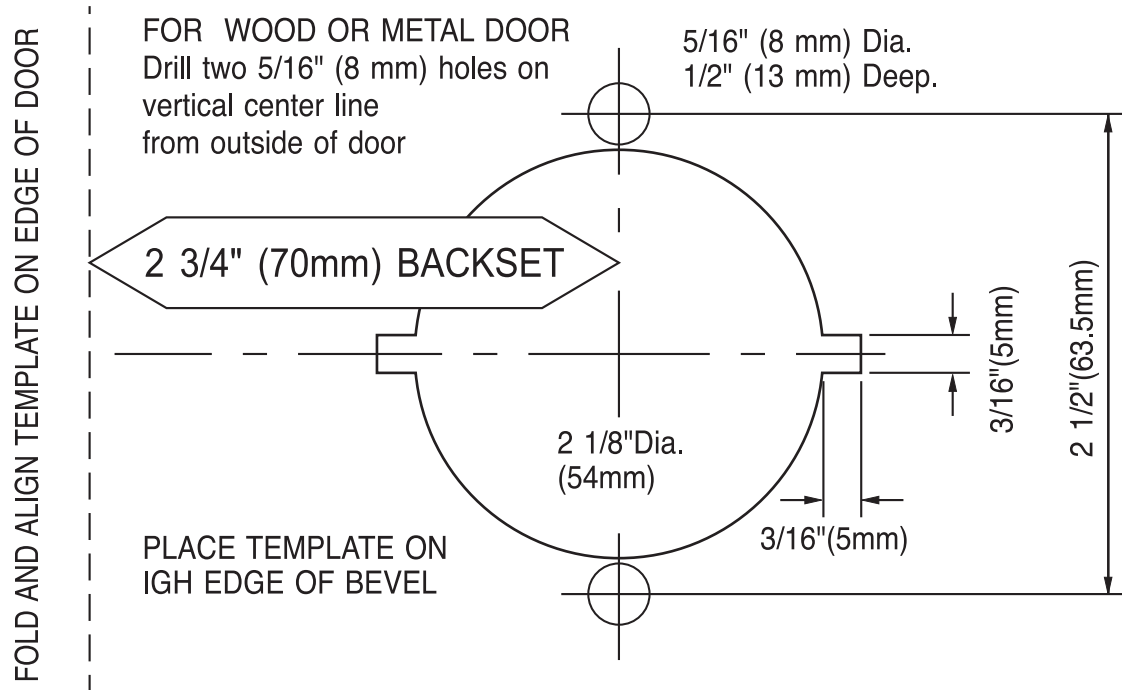

Installation Instructions - Lever trim

911.56.019

911.56.038

911.56.055

NOTE: IMPORTANT!

ALIGNMENT STUDS MUST ENTER INTO (2) 5/16" FIELD DRILLED HOLES ON OUTSIDE OF DOOR.

732.99.30101

TEMPLATE

HTH 06/2016