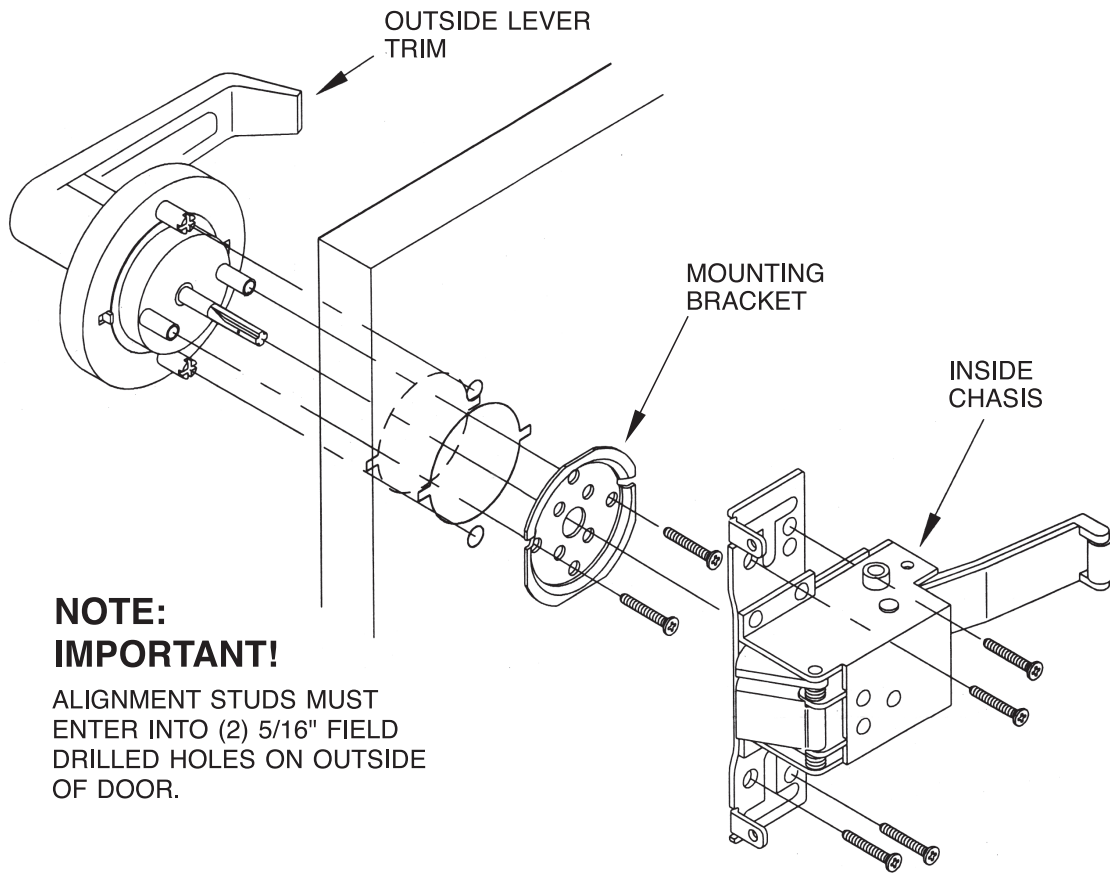

## Installation Instructions - Lever trim

911.56.019

911.56.038

911.56.055

### NOTE: IMPORTANT!

ALIGNMENT STUDS MUST ENTER INTO (2) 5/16" FIELD DRILLED HOLES ON OUTSIDE OF DOOR.

732.99.30101